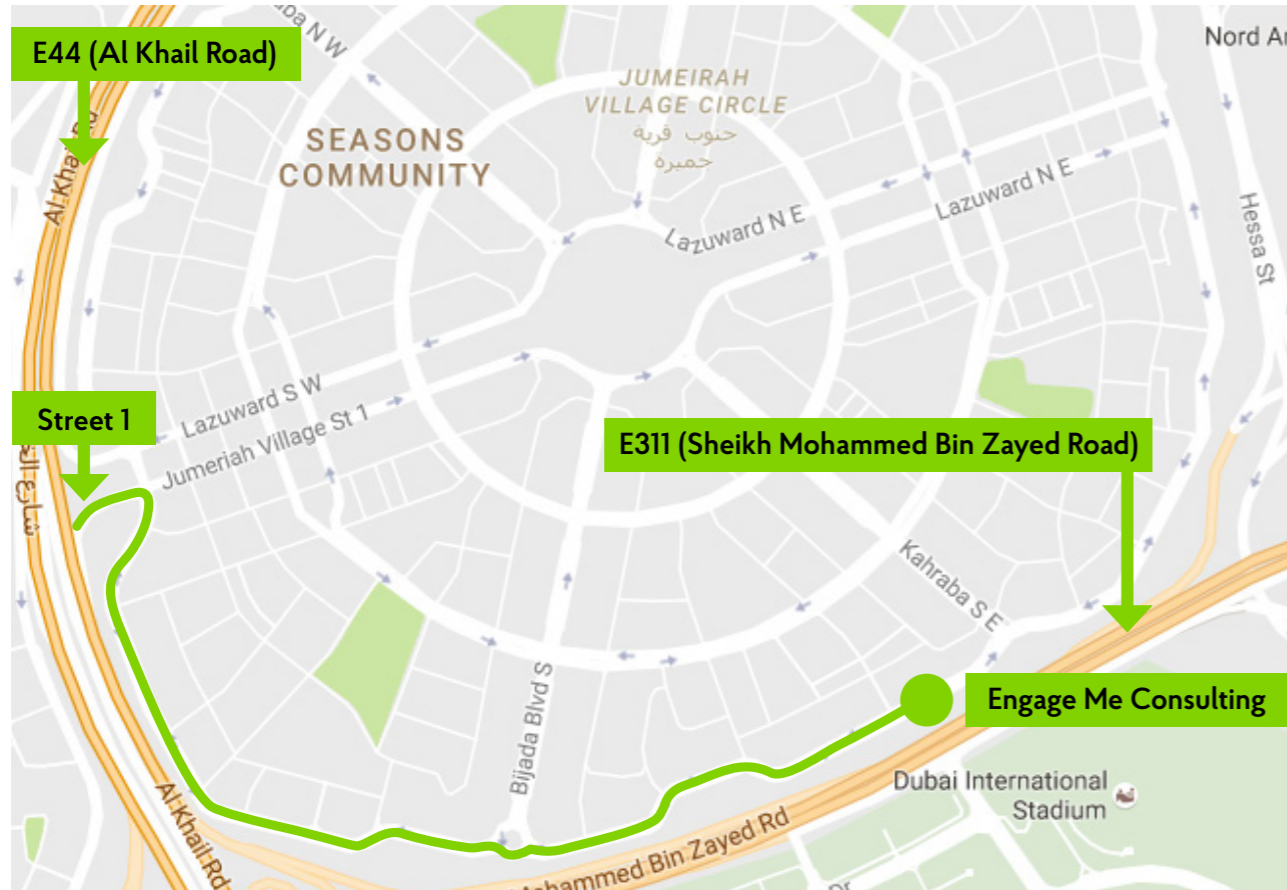

# Engage Me Directions

We're looking forward to your visit, and just to ensure you make it to us without any complications, we've put together this handy map to guide you. We are based in Jumeirah Village Circle (JVC) directly opposite the Cricket Stadium (on the other side of the E311 Road).

The map below will help you navigate, but if you prefer to use GPS, simply type "Engage Me Consulting" into your Google Maps and it'll lead you right to our door.

 **Our address:**  
Engage Me HQ  
Office 904 (Tower A)  
Prime Business Centre  
JVC, District 13

 **Who to call if lost:**  
Office - 04 557 3086

 **Where to park:**  
On the roadside parking spots or  
in the sandy lot found on either  
side of the building.